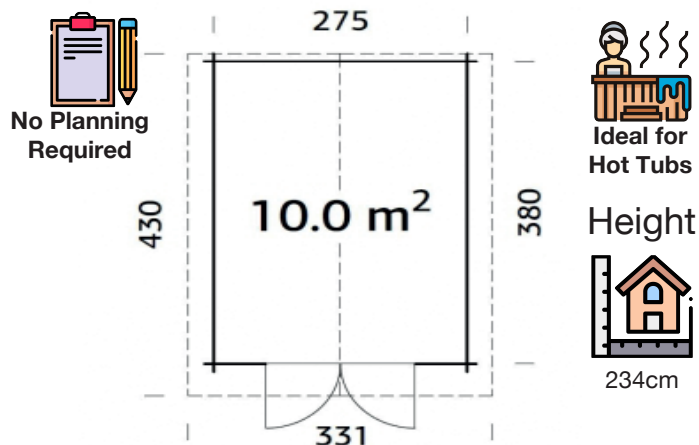

**NEW JERSEY 1**

Used mainly as a great garden storage solution or home workshop, this New Jersey 1 Log Cabin with 34mm thick walls is a fantastic building to store any heavy machinery or tools in your house.

- 295 x 400cm
- 34mm
- 20.8m<sup>3</sup>
- 10.0m<sup>2</sup>
- 151 x 175cm
- Option
- Not Included-Optional**
- 16mm
- N/A

**FULL SPECIFICATION**

<b>CABIN SIZE:</b>	295 x 400cm x 234cm	Wood Type:	Nordic Spruce
<b>WALL THICKNESS:</b>	34mm	Chalet Cut:	Logs (Wind & Rain Protection)
<b>VOLUME:</b>	20.8m <sup>3</sup>	Window Type:	4mm
<b>AREA:</b>	10.0m <sup>2</sup>	Window / Door Feature:	N/A
<b>DOOR OPENING:</b>	151 x 175cm	Braces:	Wind Braces
<b>WINDOW OPENING:</b>	Option	Roof Boards With:	Boards With Tongue & Groove
<b>FLOORS BOARDS:</b>	Option	Guarantee:	5 Years
<b>ROOF BOARDS:</b>	16mm	Treated Foundation Joists:	No
<b>ROOF OVERHANG:</b>	N/A	<b>IDEAL FOR:</b>	Log Cabin   Log Cottages
<b>UNDER PLANNING:</b>	Yes		